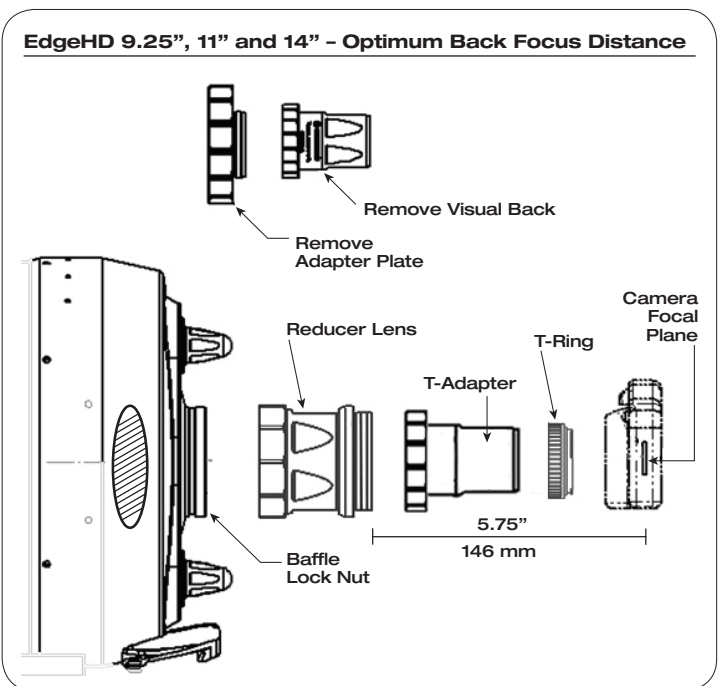

For best performance, it is highly recommended that you position your camera as close to the recommended optimal spacing as possible. It is best to maintain optimal spacing to within 1-3 mm depending on the size of your imaging sensor. As your imaging chip gets larger (farther off-axis), maintaining optimal spacing becomes more critical. Being inside of focus (too short) tends to affect the outermost edge of the field of view when using a relatively large sensor (17 mm or greater). Being outside of focus (too long) tends to produce elongated star images towards the edge and

could run the risk of running out of focus travel on your EdgeHD optical tube. In general it is better to be slightly inside of focus than outside of focus.

Figure 1 - Optimum Spacing for EdgeHD 9.25/11/14